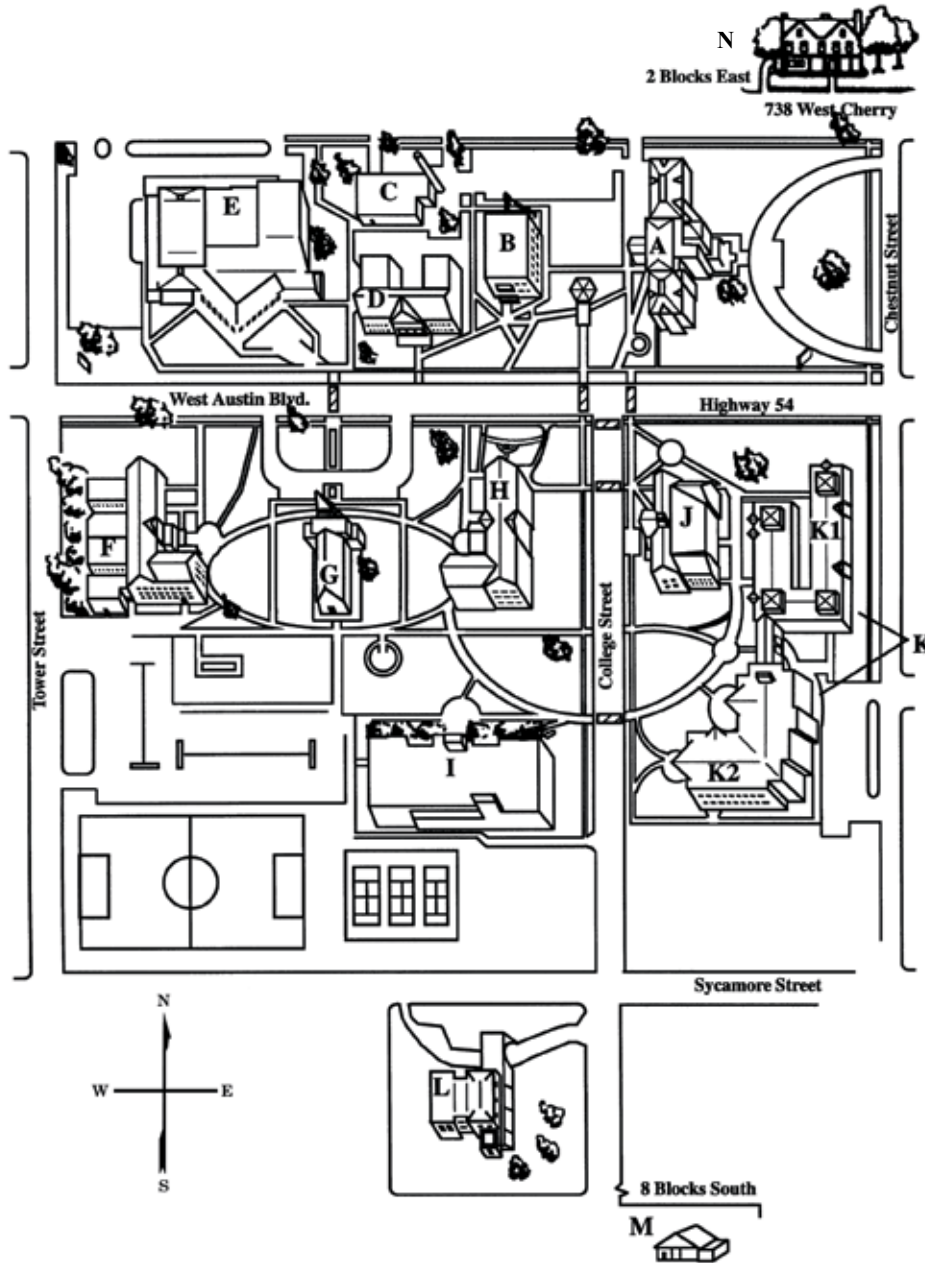

MAP OF COTTEY CAMPUS

- | | |
|---|---|
| A. Main Hall | J. Blanche Skiff Ross Library |
| B. Neale Hall | K. Rubie Burton Academic Center |
| C. Maintenance Building | K1. Alumnae Hall |
| D. P.E.O. Hall | K2. Nelle Horner Grantham Hall |
| E. Haidee and Allen Wild Center for the Arts | L. Helen and George Washburn Center for Women's Leadership |
| F. Robertson Hall | M. B.I.L. Lodge |
| G. Chapel | N. President's House |
| H. Reeves Hall | |
| I. Hinkhouse Center Student Life Offices | |