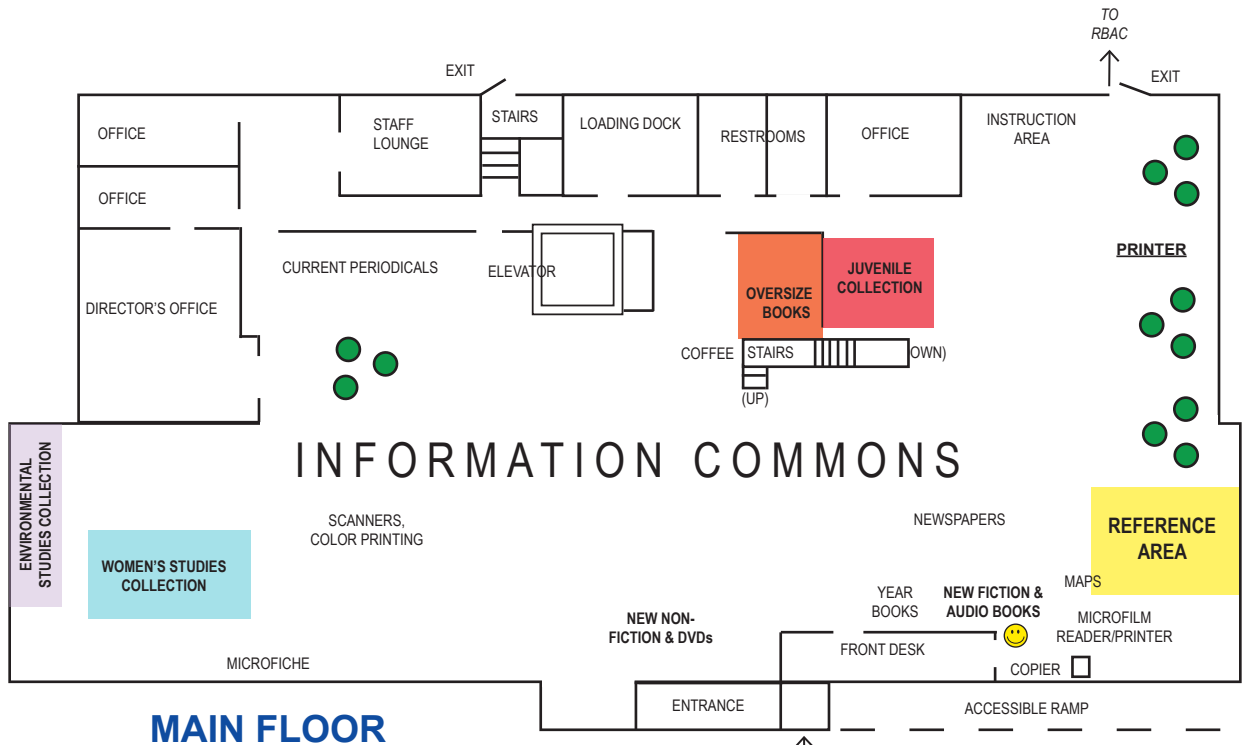

The flag-draped Information Commons provides a dynamic learning environment for student interaction, staff assisting with questions or problems, and library research sessions. Group and individual study areas are found throughout the building.

Saturday

12:00 noon - 6:00 p.m.

Sunday

2:00 p.m. - 11:00 p.m.

Other hours for holidays, intersession, and summer will be posted.

Library Catalog

The SWAN Catalog is part of the MOBIUS libraries in Missouri. WorldCat provides out-of-state inter-library loans.

Library Card

Use your student ID to check out items or to use items put on reserve by professors. Community patrons may apply for a library card.

- = Computer
- = Quiet Study Area