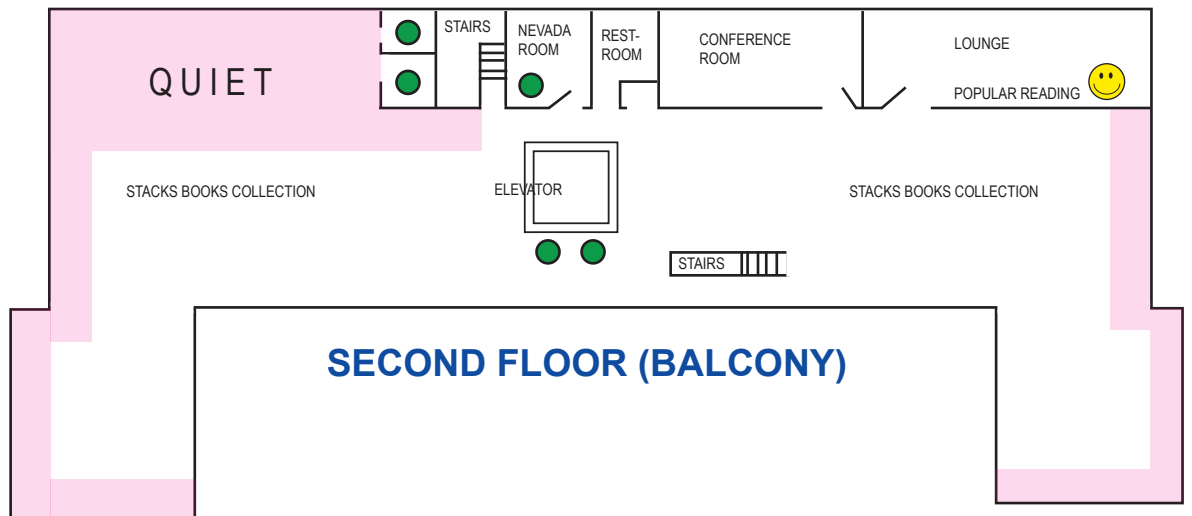

Cotley College

Blanche Skiff Ross Memorial Library

library@cotley.edu

<http://library.cotley.edu>

Facebook: Cotley Library

417-667-8181, ext. 2153

Twitter: @CotleyRossLib

Welcome to the Ross Library!

The flag-draped Information Commons provides a dynamic learning environment for student interaction, staff assisting with questions or problems, and library research sessions. Group and individual study areas are found throughout the building.

This is also the Library for the Crowder College campus in Nevada, and the Library is open to the public.

Building Hours

Fall and Spring Semesters

Mon.-Thurs.

7:30 a.m. - 11:00 p.m.

Friday

7:30 a.m. - 6:00 p.m.

Saturday

12:00 noon - 6:00 p.m.

Sunday

2:00 p.m. - 11:00 p.m.

Other hours for holidays, intersession, and summer will be posted.

Library Catalog

The SWAN Catalog is part of the MOBIUS libraries in Missouri. WorldCat provides out-of-state inter-library loans.

Library Card

Use your student ID to check out items or to use items put on reserve by professors. Community patrons may apply for a library card.