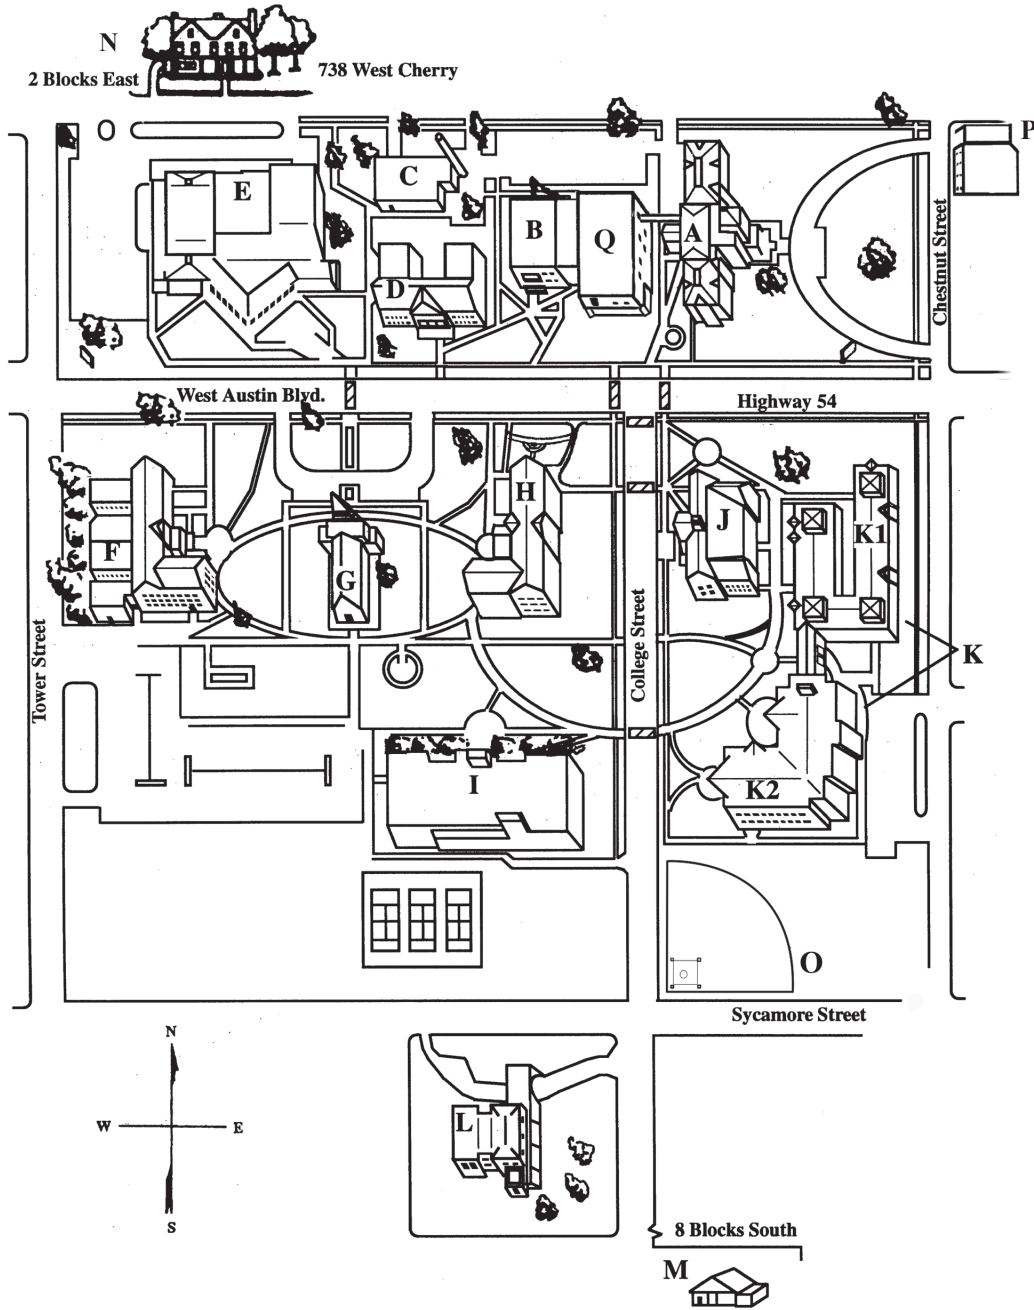

MAP OF COTTEY CAMPUS

- | | |
|---|--|
| A. Main Hall | K. Rubie Burton Academic Center |
| B. Neale Hall | K1. Alumnae Hall |
| C. Maintenance Building | K2. Nelle Horner Grantham Hall |
| D. P.E.O. Hall | L. Helen and George Washburn Center
for Women's Leadership (Home of
<i>Serenbetz Institute</i>) |
| E. Haidee and Allen Wild
Center for the Arts | M. B.I.L. Lodge |
| F. Robertson Hall | N. President's House |
| G. Chapel | O. Vanek Family Memorial Field |
| H. Reeves Hall | P. Cottey House |
| I. Hinkhouse Center
Student Life Offices | Q. Judy and Glenn Rogers Fine Arts Building |
| J. Blanche Skiff Ross Library | |